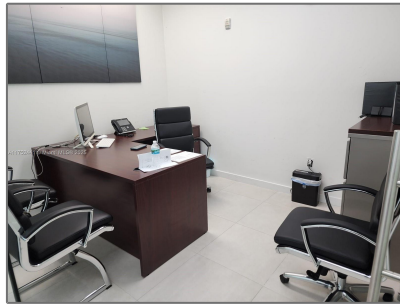

Commercial Sale

- 3408 W 84th St # 300, Hialeah, Florida 33018

Basic Details

Property Type: **Commercial Sale**

Property Sub Type: **Office**

Listing Type: **For Sale**

Listing ID: **A11752441**

Price: **$250,000**

Year Built: **2007**

Built up area: **27,000 Sqft**

☒ Type of Business: **Office Space**

Features

Water Front: **1**

Address Map

Country: **US**

State: **FL**

County: **Miami-Dade County**

City: **Hialeah**

Zipcode: **33018**

Street: **3408 W 84th St # 300**