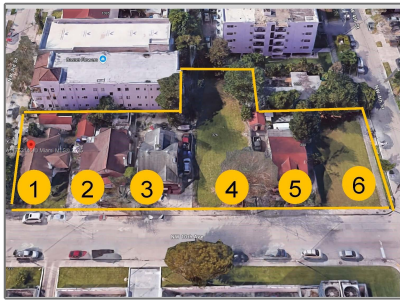

## Basic Details

Property Type: **Commercial Land**

Listing Type: **For Sale**

Listing ID: **A11753146**

Price: **\$4,000,000**

Lot Area: **32,500 Acre**