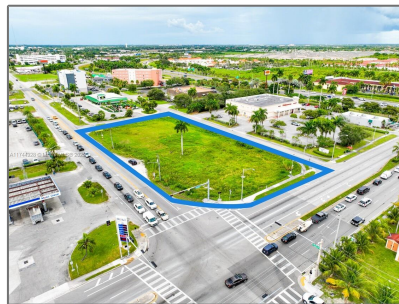

# Commercial Land

- 41 N Krome Ave, Florida City, Florida 33034

## Basic Details

Property Type:	<b>Commercial Land</b>
Listing Type:	<b>For Sale</b>
Listing ID:	<b>A11744928</b>
Price:	<b>\$205,823</b>
Lot Area:	<b>1.24 Acre</b>

## Features

✓ Lot Features:	<b>Corner Location, Corner Lot, 1-2.5 Acres</b>
✓ Sewer:	<b>Other</b>

Water Front: **1**