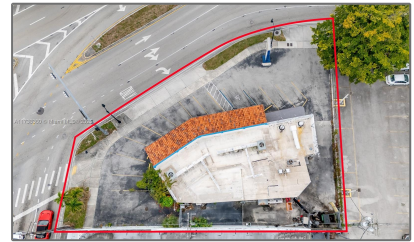

Commercial Sale

- 1201 SW 22nd St, Miami, Florida 33135

Basic Details

Property Type: **Commercial Sale**

Property Sub Type: **Restaurant/entertainment**

Listing Type: **For Sale**

Listing ID: **A11738360**

Price: **\$2,900,000**

Lot Area: **0.24 Acre**

Built up area: **10,506 Sqft**

Type of Business: **Retail Space, Restaurant/bar**

Features

Sewer: **Other**

Water Front: **1**

Address Map

Country: **US**

State: **FL**

County: **Miami-Dade County**

City: **Miami**

Zipcode: **33135**

Street: **1201 SW 22nd St**

Street Number: **1201**

Floor Number: **0**

Longitude: **W81° 47' 7.7"**