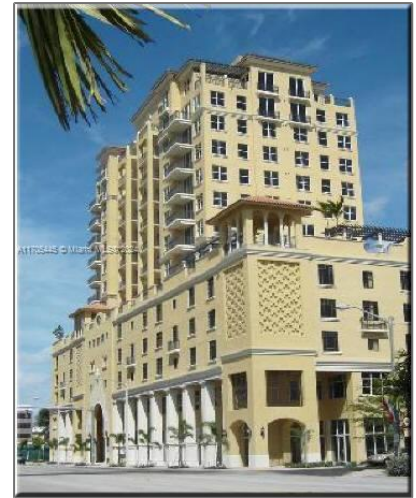

Commercial Sale

- 1600 Ponce De Leon Blvd # D, Coral Gables, Florida 33134

Basic Details

Property Type: **Commercial Sale**

Property Sub Type: **Mixed Use**

Listing Type: **For Sale**

Listing ID: **A11705445**

Price: **\$4,500**

Year Built: **2011**

Type of Business: **Office Space, Retail Space**

Features

Parking: **Assigned**

Lot Features: **City Location**

Water Front: **1**

Address Map

Country: **US**

State: **FL**

County: **Miami-Dade County**

City: **Coral Gables**

Zipcode: **33134**

Street: **1600 Ponce De Leon Blvd # D**

Street Number:	1600
Building Name:	1600 Ponce
Floor Number:	0
Longitude:	W81° 44' 27"
Latitude:	N25° 45' 25.4"
Unit Number:	D
Parcel Number:	03-41-08-122-0500
Zoning:	6400