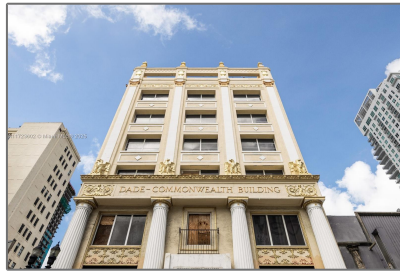

Commercial Land

- Address not available!

Basic Details

Property Type: **Commercial Land**

Property Sub Type: **Commercial**

Listing Type: **For Sale**

Listing ID: **A11723602**

Price: **\$18,500,000**