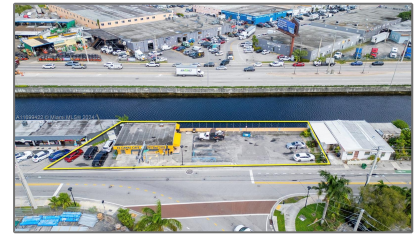

Commercial Sale

- 8401 NW South River Dr, Medley, Florida 33166

Basic Details

Property Type: **Commercial Sale**

Property Sub Type: **Restaurant/entertainment**

Listing Type: **For Sale**

Listing ID: **A11699422**

Price: **\$925,000**

Year Built: **1968**

Built up area: **1,638 Sqft**

Type of Business: **Restaurant/bar**

Features

Water Front: **1**

Water Front Description: **Canal Front**

Address Map

Country: **US**

State: **FL**

County: **Miami-Dade County**

City: **Medley**

Zipcode: **33166**

Street: **8401 NW South River Dr**

Street Number: **8401**

Floor Number: **0**