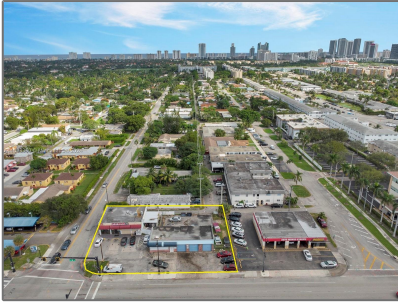

Commercial Land

- 1010 N Federal Hwy, Hallandale Beach, Florida
33009

Basic Details

Property Type:	Commercial Land
Listing Type:	For Sale
Listing ID:	A11698360
Price:	\$2,750,000
Lot Area:	0.37 Acre

Appliances

Water Front: **1**

Address Map

Country:	US
State:	FL
County:	Broward County
City:	Hallandale Beach
Zipcode:	33009
Street:	1010 N Federal Hwy
Street Number:	1010
Building Name:	ATLANTIC SHORES DIXIE HIG
Floor Number:	0
Longitude:	W81° 51' 27.4"
Latitude:	N25° 59' 47"
Parcel Number:	514222131330