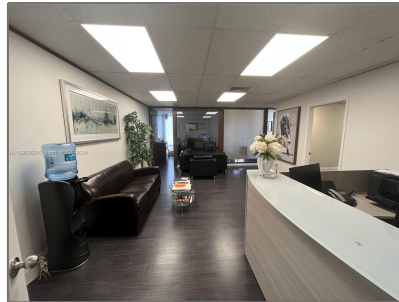

## Basic Details

Property Type: **Commercial Sale**

Property Sub Type: **Office**

Listing Type: **For Sale**

Listing ID: **A11697962**

Price: **\$1,200**

Year Built: **1977**

Built up area: **15,000 Sqft**