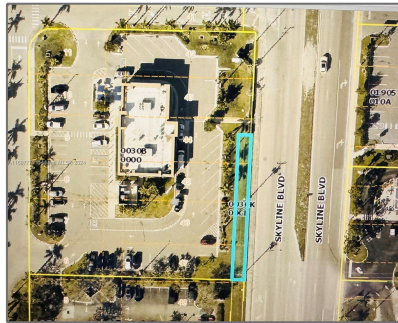

Commercial Land

- HOME DEPOT C/E, Cape Coral, Florida 33914

Basic Details

Property Type: **Commercial Land**

Listing Type: **For Sale**

Listing ID: **A11697775**

Price: **\$90,000**

Lot Area: **0.04 Acre**

Appliances

Utilities: **No Utilities, None**

Features

Lot Features: **Less Than 1 Acre, City Location, Central Business District**

Sewer: **Other**

Water Front: **1**

Address Map

Country: **US**

State: **FL**

County: **Lee County**

City: **Cape Coral**

Zipcode: **33914**

Street: **HOME DEPOT C/E**

Floor Number: **0**

Longitude: **E0° 0' 0"**

Latitude: **N0° 0' 0"**

Parcel Number: **10517287**

Zoning: **RIGHT OF WAY**
