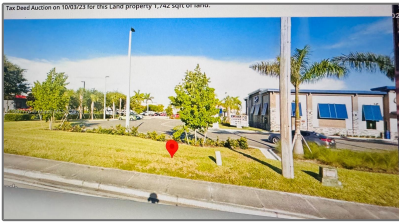

Commercial Land

- HOME DEPOT C/E, Cape Coral, Florida 33914

Basic Details

Property Type: **Commercial Land**

Listing Type: **For Sale**

Listing ID: **A11697775**

Price: **\$90,000**

Lot Area: **0.04 Acre**