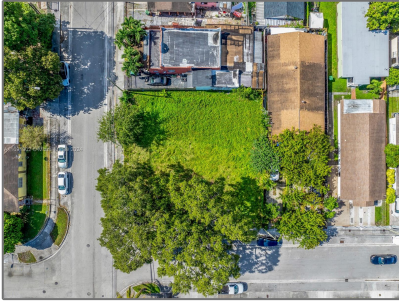

Commercial Land

- Address not available!

Basic Details

Property Type: **Commercial Land**

Listing Type: **For Sale**

Listing ID: **A11691902**

Price: **\$575,000**

Lot Area: **0.19 Acre**

Features

✓ Lot Features: **Less Than 1 Acre, City Location**

Water Front: **1**

Appliances

✓ Utilities: **Sewer Connected, Water Connected, Electricity Connected, Sewer Available, Underground Utilities**