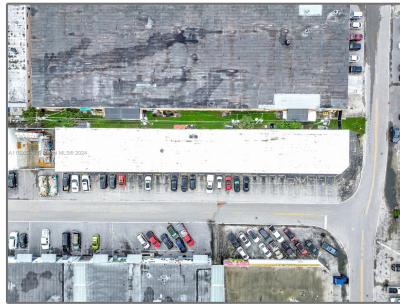

Commercial Sale

- 1055 E 15th St, Hialeah, Florida 33010

Basic Details

Property Type: **Commercial Sale**

Property Sub Type: **Industrial**

Listing Type: **For Sale**

Listing ID: **A11692926**

Price: **\$20**

Year Built: **1954**

Built up area: **10,808 Sqft**

✓ Type of Business: **Office/warehouse Combination, Warehouse Space**

Features

Water Front: **1**

Address Map

Country: **US**

State: **FL**

County: **Miami-Dade County**

City: **Hialeah**

Zipcode: **33010**

Street: **1055 E 15th St**

Street Number: **1055**

Building Name: **1095 E 15th St**

Floor Number: **0**

Longitude: **W81° 44' 22.3"**