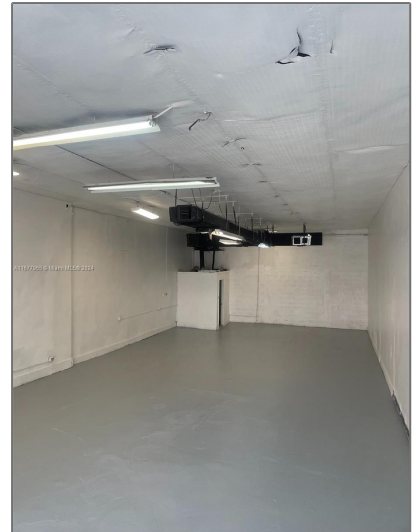

Commercial Sale

- 430 Ansin Blvd # 430J, Hallandale Beach, Florida
33009

Basic Details

Property Type: **Commercial Sale**

Property Sub Type: **Flex Space**

Listing Type: **For Sale**

Listing ID: **A11677965**

Price: **$549,000**

Year Built: **1974**

Built up area: **1,829 Sqft**

☒ Type of Business: **Industrial, Light Manufacturing**

Features

Water Front: **1**

Address Map

Country: **US**

State: **FL**

County: **Broward County**

City: **Hallandale Beach**

Zipcode: **33009**