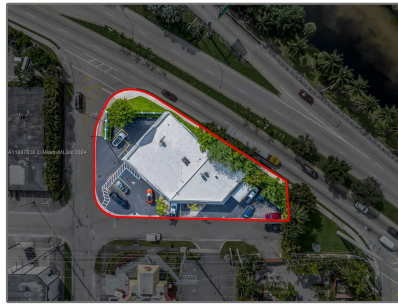

Commercial Sale

- 887 E Okeechobee Rd, Hialeah, Florida 33010

Basic Details

Property Type: **Commercial Sale**

Property Sub Type: **Retail**

Listing Type: **For Sale**

Listing ID: **A11687626**

Price: **\$5,900,000**

Year Built: **1952**

Built up area: **6,345 Sqft**

Type of Business: **Retail Space, Anchored Center**

Features

Water Front: **1**

Address Map

Country: **US**

State: **FL**

County: **Miami-Dade County**

City: **Hialeah**

Zipcode: **33010**

Street: **887 E Okeechobee Rd**

Street Number: **887**

Floor Number: **0**

Longitude: **W81° 44' 13.1"**

Latitude: **N25° 48' 36.5"**