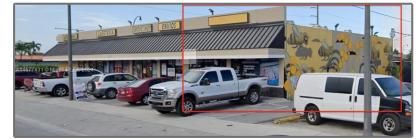

## Basic Details

Property Type: **Commercial Sale**

Property Sub Type: **Retail**

Listing Type: **For Sale**

Listing ID: **A11677431**

Price: **\$40**

Year Built: **1955**

Built up area: **1,600 Sqft**