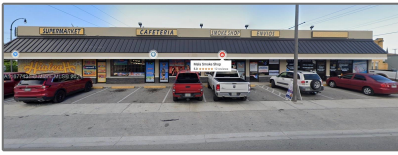

# Commercial Sale

- 951 Palm Ave # 951, Hialeah, Florida 33010

## Basic Details

Property Type: **Commercial Sale**

Property Sub Type: **Retail**

Listing Type: **For Sale**

Listing ID: **A11677431**

Price: **\$40**

Year Built: **1955**

Built up area: **1,600 Sqft**

## Address Map

Country: **US**

State: **FL**

County: **Miami-Dade County**

City: **Hialeah**

Zipcode: **33010**

Street: **951 Palm Ave # 951**

Street Number: **951**