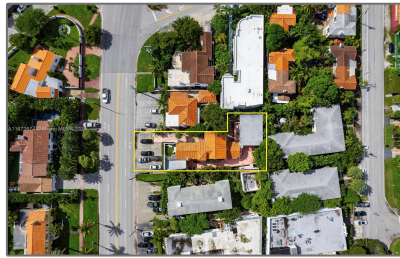

# Commercial Sale

- 2822 Pine Tree Dr, Miami Beach, Florida 33140

## Basic Details

Property Type: **Commercial Sale**

Property Sub Type: **Income/multifamily**

Listing Type: **For Sale**

Listing ID: **A11672674**

Price: **\$4,400,000**

Year Built: **1935**

Built up area: **5,983 Sqft**

## Address Map

Country: **US**

State: **FL**

County: **Miami-Dade County**

City: **Miami Beach**

Zipcode: **33140**

Street: **2822 Pine Tree Dr**

Street Number: **2822**