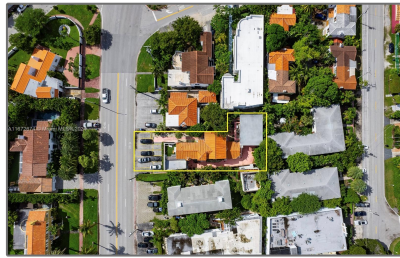

Commercial Sale

- 2822 Pine Tree Dr, Miami Beach, Florida 33140

Basic Details

Property Type: **Commercial Sale**

Property Sub Type: **Income/multifamily**

Listing Type: **For Sale**

Listing ID: **A11672674**

Price: **\$4,400,000**

Year Built: **1935**

Built up area: **5,983 Sqft**

Type of Business: **Residential-multi-family**

Features

Water Front: **1**

Address Map

Country: **US**

State: **FL**

County: **Miami-Dade County**

City: **Miami Beach**

Zipcode: **33140**

Street: **2822 Pine Tree Dr**

Street Number: **2822**

Floor Number: **0**

Longitude: **W81° 52' 18.1"**

Latitude: **N25° 48' 19.2"**

Parcel Number: **02-32-27-004-0220**

Zoning: **3900**