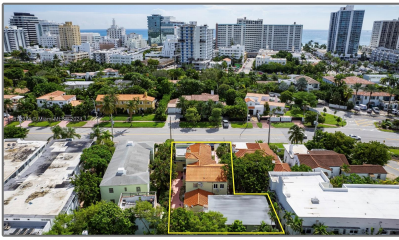

Commercial Sale

- 2822 Pine Tree Dr, Miami Beach, Florida 33140

Basic Details

Property Type: **Commercial Sale**

Property Sub Type: **Income/multifamily**

Listing Type: **For Sale**

Listing ID: **A11672674**

Price: **\$4,400,000**

Year Built: **1935**

Built up area: **5,983 Sqft**

Type of Business: **Residential-multi-family**

Features

Water Front: **1**

Address Map

Country: **US**

State: **FL**

County: **Miami-Dade County**

City: **Miami Beach**

Zipcode: **33140**

Street: **2822 Pine Tree Dr**

Street Number: **2822**

Floor Number: **0**

Longitude: **W81° 52' 18.1"**