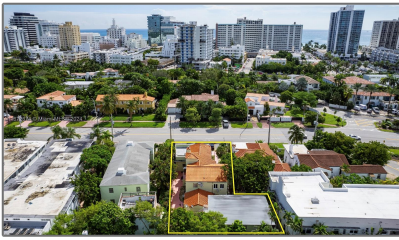

Commercial Sale

- 2822 Pine Tree Dr, Miami Beach, Florida 33140

Basic Details

Property Type: **Commercial Sale**

Property Sub Type: **Income/multifamily**

Listing Type: **For Sale**

Listing ID: **A11672674**

Price: **\$4,200,000**

Year Built: **1935**

Built up area: **5,983 Sqft**

Type of Business: **Residential-multi-family**

Features

Water Front: **1**

Address Map

Country: **US**

State: **FL**

County: **Miami-Dade County**

City: **Miami Beach**

Zipcode: **33140**

Street: **2822 Pine Tree Dr**

Street Number: **2822**

Floor Number: **0**

Longitude: **W81° 52' 18.1"**