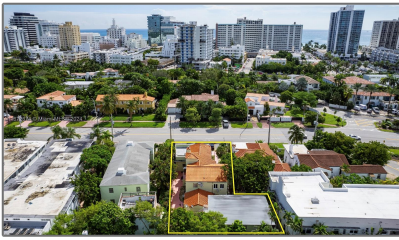

# Commercial Sale

- 2822 Pine Tree Dr, Miami Beach, Florida 33140

## Address Map

Country: **US**

State: **FL**

County: **Miami-Dade County**

City: **Miami Beach**

Zipcode: **33140**

Street: **2822 Pine Tree Dr**

Street Number: **2822**