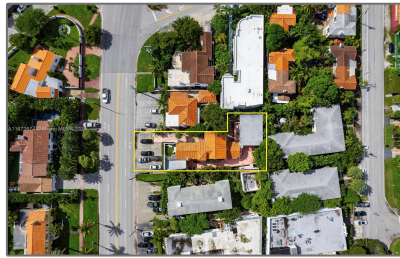

Commercial Sale

- 2822 Pine Tree Dr, Miami Beach, Florida 33140

Basic Details

Property Type: **Commercial Sale**

Property Sub Type: **Income/multifamily**

Listing Type: **For Sale**

Listing ID: **A11672674**

Price: **\$4,200,000**

Year Built: **1935**

Built up area: **5,983 Sqft**

Type of Business: **Residential-multi-family**

Features

Water Front: **1**

Address Map

Country: **US**

State: **FL**

County: **Miami-Dade County**

City: **Miami Beach**

Zipcode: **33140**

Street: **2822 Pine Tree Dr**

Street Number: **2822**

Floor Number: **0**

Longitude: **W81° 52' 18.1"**

Latitude: **N25° 48' 19.2"**

Parcel Number: **02-32-27-004-0220**

Zoning: **3900**