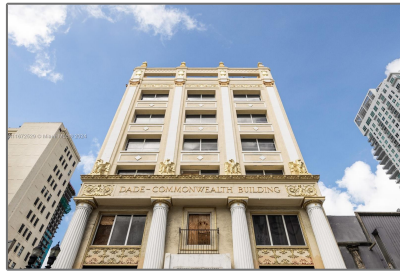

Commercial Land

- Address not available!

Basic Details

Property Type:	Commercial Land
Listing Type:	For Sale
Listing ID:	A11672529
Price:	\$20,000,000
Lot Area:	0.16 Acre

Features

<input checked="" type="checkbox"/> Lot Features:	Less Than 1 Acre, City Location
<input checked="" type="checkbox"/> Sewer:	Other
Water Front:	1