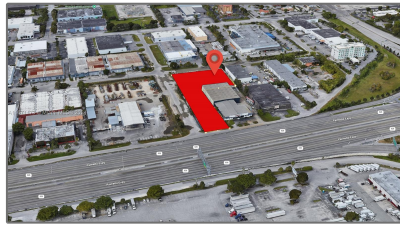

Commercial Land

- 3400 NW 77th Ct, Doral, Florida 33122

Basic Details

Property Type:	Commercial Land
Listing Type:	For Sale
Listing ID:	A11671173
Price:	\$8,690,000
Lot Area:	2.50 Acre

Appliances

✓ Utilities:	No Utilities, None
--------------	---------------------------

Features

✓ Lot Features:	City Location, 1-2.5 Acres
-----------------	-----------------------------------

Water Front:	1
--------------	----------

Address Map

Country:	US
State:	FL
County:	Miami-Dade County
City:	Doral
Zipcode:	33122
Street:	3400 NW 77th Ct
Street Number:	3400
Building Name:	CRUDELE AIRPORT IND PK
Floor Number:	0
Longitude:	W81° 40' 39.6"
Latitude:	N25° 48' 21.7"
Direction:	Go google map!
Parcel Number:	35-30-27-007-0022
Zoning:	7600

Street pre
Direction:

Nw