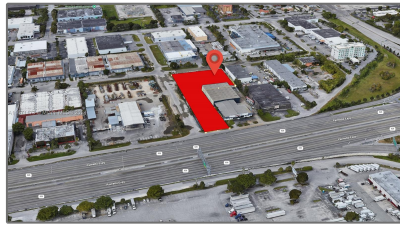

Commercial Land

- 3400 NW 77th Ct, Doral, Florida 33122

Basic Details

Property Type:	Commercial Land
Listing Type:	For Sale
Listing ID:	A11671173
Price:	\$8,690,000
Lot Area:	2.50 Acre

Appliances

✓ Utilities:	No Utilities, None
--------------	---------------------------

Features

✓ Lot Features:	City Location, 1-2.5 Acres
-----------------	-----------------------------------

Water Front:	1
--------------	----------

Address Map

Country:	US
State:	FL
County:	Miami-Dade County
City:	Doral
Zipcode:	33122
Street:	3400 NW 77th Ct
Street Number:	3400
Building Name:	CRUDELE AIRPORT IND PK
Floor Number:	0
Longitude:	W81° 40' 39.6"
Latitude:	N25° 48' 21.7"
Direction:	Go google map!
Parcel Number:	35-30-27-007-0022
Zoning:	7600

Street pre
Direction:

Nw