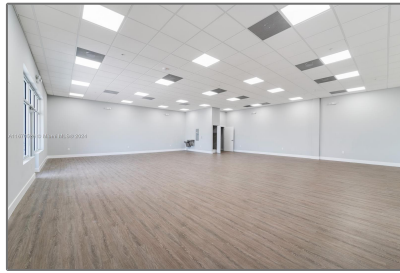

Commercial Sale

- 12750 NW 17th St, Sweetwater, Florida 33182

Basic Details

Property Type: **Commercial Sale**

Property Sub Type: **Office**

Listing Type: **For Sale**

Listing ID: **A11670526**

Price: **$1,200,000**

Year Built: **2020**

Built up area: **2,214 Sqft**

☒ Type of Business: **Condominium, Retail Space**

Features

☒ Cooling System: **Central Individual A/c**

☒ Parking: **Assigned**

☒ Sewer: **Public Sanitation**

Water Front: **1**

Address Map

Country: **US**

State: **FL**

County: **Miami-Dade County**

City: **Sweetwater**

Zipcode: **33182**

Street: **12750 NW 17th St**

Street Number: **12750**

Building Name: **FLIGHTWAY PANAM**

Floor Number: **0**