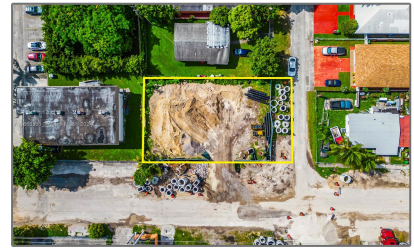

Commercial Land

- 444 W 17th St, Hialeah, Florida 33010

Basic Details

Property Type: **Commercial Land**

Listing Type: **For Sale**

Listing ID: **A11668536**

Price: **\$1,000,000**

Lot Area: **0.19 Acre**

Appliances

✓ Utilities: **No Utilities, None**

Features

✓ Lot Features: **Less Than 1 Acre, City Location**

✓ Sewer: **Other**

Water Front: **1**

Address Map

Country: **US**