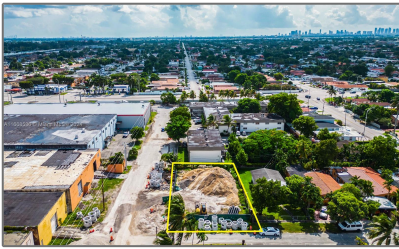

Commercial Land

- 444 W 17th St, Hialeah, Florida 33010

Basic Details

Property Type: **Commercial Land**

Listing Type: **For Sale**

Listing ID: **A11668536**

Price: **\$1,000,000**

Lot Area: **0.19 Acre**