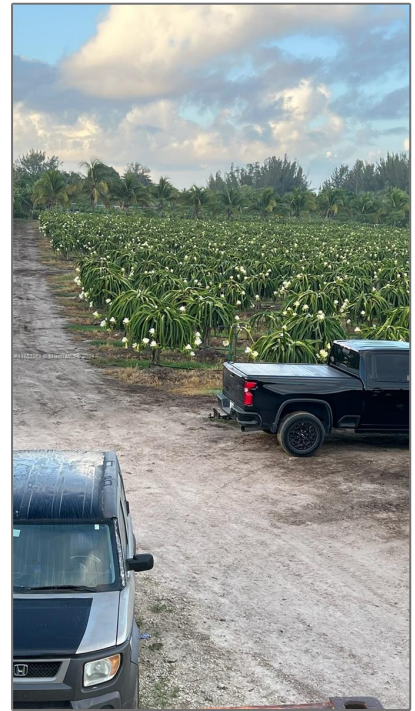

Commercial Land

- 144XX 205 Ave, Miami, Florida 33196

Basic Details

Property Type: **Commercial Land**

Listing Type: **For Sale**

Listing ID: **A11653269**

Price: **\$6,000**

Lot Area: **9.50 Acre**

Appliances

✓ Utilities: **Electricity Available, Irrigation Water**

Features

✓ Lot Features: **County Location, 5 To Less Than 10 Acre Lot**

✓ Sewer: **Other**

Water Front: **1**

Address Map

Country: **US**