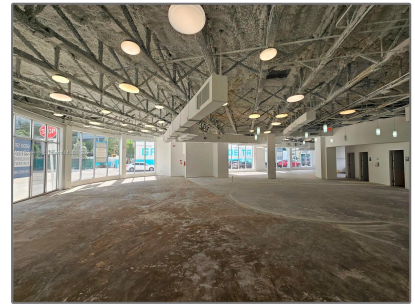

## Basic Details

Property Type: **Commercial Sale**

Property Sub Type: **Retail**

Listing Type: **For Sale**

Listing ID: **A11624444**

Price: **\$50**

Year Built: **1953**

Built up area: **6,500 Sqft**