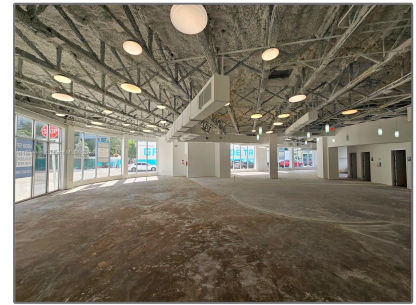

Commercial Sale

- 625 SW 1st Ave, Miami, Florida 33130

Basic Details

Property Type: **Commercial Sale**

Property Sub Type: **Retail**

Listing Type: **For Sale**

Listing ID: **A11624444**

Price: **$50**

Year Built: **1953**

Built up area: **6,500 Sqft**

✓ Type of Business: **Retail Space, Showroom**

Features

Water Front: **1**

Address Map

Country: **US**

State: **FL**

County: **Miami-Dade County**

City: **Miami**

Zipcode: **33130**

Street: **625 SW 1st Ave**

Street Number: **625**

Floor Number: **0**

Longitude: **W81° 48' 18.4"**

Latitude: **N25° 46' 3.9"**