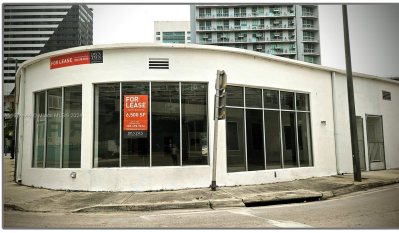

Commercial Sale

- 625 SW 1st Ave, Miami, Florida 33130

Basic Details

Property Type: **Commercial Sale**

Property Sub Type: **Retail**

Listing Type: **For Sale**

Listing ID: **A11624444**

Price: **\$50**

Year Built: **1953**

Built up area: **6,500 Sqft**

✓ Type of Business: **Retail Space, Showroom**

Features

Water Front: **1**

Address Map

Country: **US**

State: **FL**

County: **Miami-Dade County**

City: **Miami**

Zipcode: **33130**

Street: **625 SW 1st Ave**

Street Number: **625**

Floor Number: **0**

Longitude: **W81° 48' 18.4"**

Latitude: **N25° 46' 3.9"**