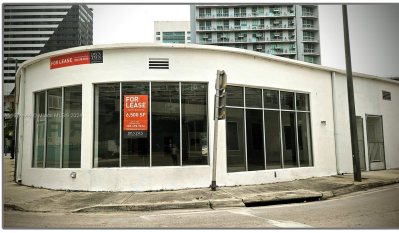

# Commercial Sale

- 625 SW 1st Ave, Miami, Florida 33130

## Basic Details

Property Type: **Commercial Sale**

Property Sub Type: **Retail**

Listing Type: **For Sale**

Listing ID: **A11624444**

Price: **\$50**

Year Built: **1953**

Built up area: **6,500 Sqft**