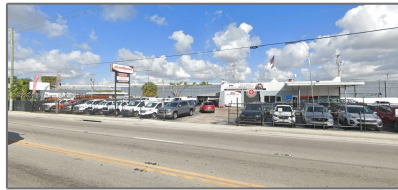

Commercial Land

- Address not available!

Basic Details

Property Type: **Commercial Land**

Property Sub Type: **Income/multifamily**

Listing Type: **For Sale**

Listing ID: **A11622623**

Price: **\$3,750,000**

Lot Area: **0.58 Acre**

Features

✓ Lot Features: **Less Than 1 Acre, City Location, Corner Lot, Near Airport**

✓ Sewer: **Public Sanitation**

Water Front: **1**

Appliances

✓ Utilities: **Sewer Connected, Water Connected, Electricity Connected, Electricity Available, Phone Connected, Sewer Available, Water Available**