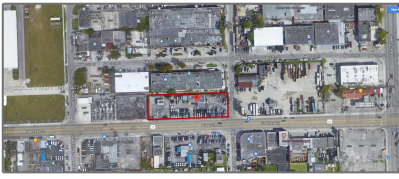

Commercial Land

- Address not available!

Basic Details

Property Type: **Commercial Land**

Property Sub Type: **Income/multifamily**

Listing Type: **For Sale**

Listing ID: **A11622623**

Price: **\$3,750,000**

Lot Area: **0.58 Acre**

Features

✓ Lot Features: **Less Than 1 Acre, City Location, Corner Lot, Near Airport**

✓ Sewer: **Public Sanitation**

Water Front: **1**

Appliances

✓ Utilities: **Sewer Connected, Water Connected, Electricity Connected, Electricity Available, Phone Connected, Sewer Available, Water Available**