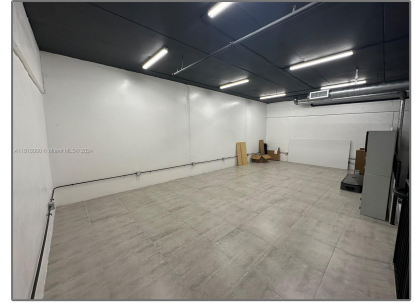

Commercial Sale

- 2001 NW 135th Ave # 12, Sweetwater, Florida
33182

Basic Details

Property Type: **Commercial Sale**

Property Sub Type: **Industrial**

Listing Type: **For Sale**

Listing ID: **A11618080**

Price: **$5,400**

Year Built: **2019**

Built up area: **68,000 Sqft**

✓ Type of Business: **Office/warehouse Combination, Warehouse Space**

Features

✓ Cooling System: **Central Building A/c**

Water Front: **1**

Address Map

Country: **US**

State: **FL**

County: **Miami-Dade County**

City: **Sweetwater**

Zipcode: **33182**

Street: **2001 NW 135th Ave
12**

Street Number: **2001**

Floor Number: **0**