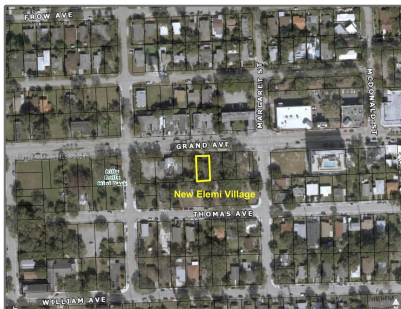

Commercial Land

- 3340 Grand Ave, Miami, Florida 33133

Basic Details

Property Type: **Commercial Land**

Listing Type: **For Sale**

Listing ID: **A11612997**

Price: **\$1,999,999**

Lot Area: **0.11 Acre**

State: **FL**

County: **Miami-Dade County**

City: **Miami**

Zipcode: **33133**

Street: **3340 Grand Ave**

Street Number: **3340**

Building Name: **FROW HOMESTEAD**

Floor Number: **0**