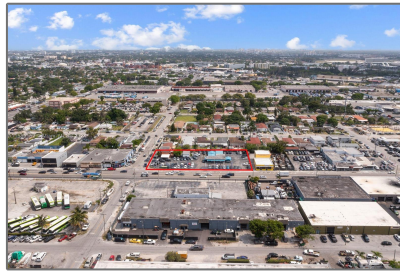

Commercial Land

- Address not available!

Basic Details

Property Type: **Commercial Land**

Listing Type: **For Sale**

Listing ID: **A11589153**

Price: **$4,750,000**

Lot Area: **0.77 Acre**

Features

✓ Lot Features: **City Location, 1-2.5 Acres**

✓ Sewer: **Other**

Water Front: **1**

Appliances

✓ Utilities: **Sewer Connected, Water Connected, Other, Electricity Connected, Electricity Available, Cable Connected, Phone Connected, Cable Available, Phone Available, Sewer Available, Trash Removal, Water Available**