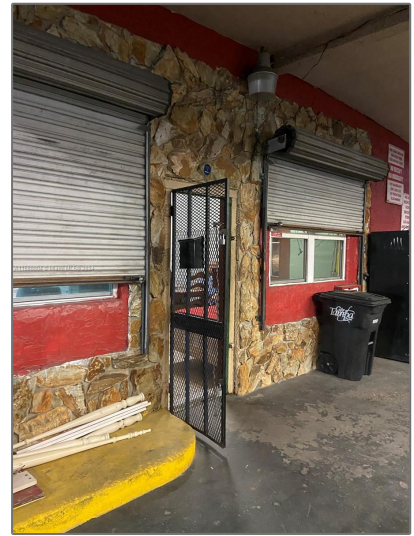

Commercial Land

- 4402 N NEBRASKA AVE, Tampa, Florida 33603

Basic Details

Property Type: **Commercial Land**

Property Sub Type: **Income/multifamily**

Listing Type: **For Sale**

Listing ID: **A11588804**

Price: **$2,000,000**

Lot Area: **1 Acre**

Appliances

✓ Utilities: **Sewer Connected, Water Connected, Electricity Connected, Electricity Available, Phone Connected, Phone Available, Sewer Available, Trash Removal, Water Available**

Features

✓ Lot Features: **Corner Location, 1-2.5 Acres**

✓ Sewer: **Public Sanitation**

Water Front: **1**

Address Map

Country: **US**

State: **FL**

County: **Hillsborough County**

City: **Tampa**

Zipcode: **33603**

Street: **4402 N NEBRASKA AVE**

Street Number: **4402**