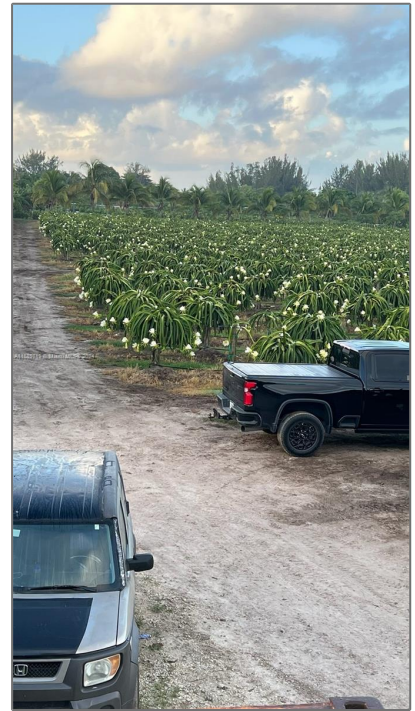

Commercial Land

- 144XX SW 205 Ave, Miami, Florida 33196

Basic Details

Property Type: **Commercial Land**

Listing Type: **For Sale**

Listing ID: **A11589719**

Price: **\$699,000**

Lot Area: **4.51 Acre**