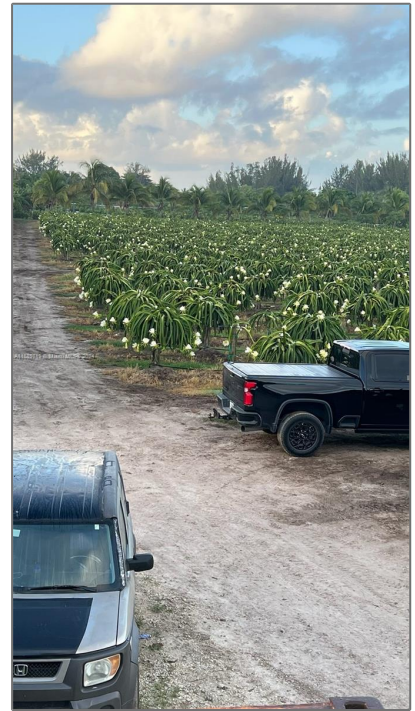

Commercial Land

- 144XX SW 205 Ave, Miami, Florida 33196

Basic Details

Property Type:	Commercial Land
Listing Type:	For Sale
Listing ID:	A11589719
Price:	\$699,000
Lot Area:	4.51 Acre

Appliances

<input checked="" type="checkbox"/> Utilities:	Electricity Available, Irrigation Water
--	--

Features

<input checked="" type="checkbox"/> Lot Features:	County Location, 1-2.5 Acres
<input checked="" type="checkbox"/> Sewer:	Other
Water Front:	1

Address Map

Country:	US
State:	FL
County:	Miami-Dade County
City:	Miami
Zipcode:	33196
Street:	144XX SW 205 Ave
Street Number:	144XX