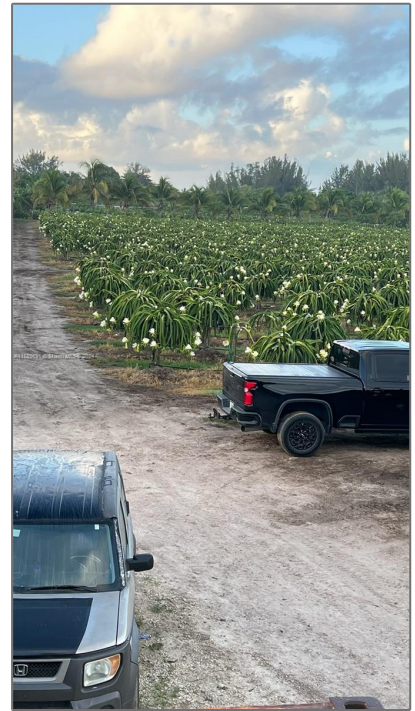

Commercial Land

- 144XX 205 Ave, Miami, Florida 33196

Basic Details

Property Type: **Commercial Land**

Listing Type: **For Sale**

Listing ID: **A11589691**

Price: **\$1,299,000**

Lot Area: **9.50 Acre**

Appliances

✓ Utilities: **Electricity Available, Irrigation Water**

Features

✓ Lot Features: **County Location, 5 To Less Than 10 Acre Lot**

✓ Sewer: **Other**

Water Front: **1**

Address Map

Country: **US**