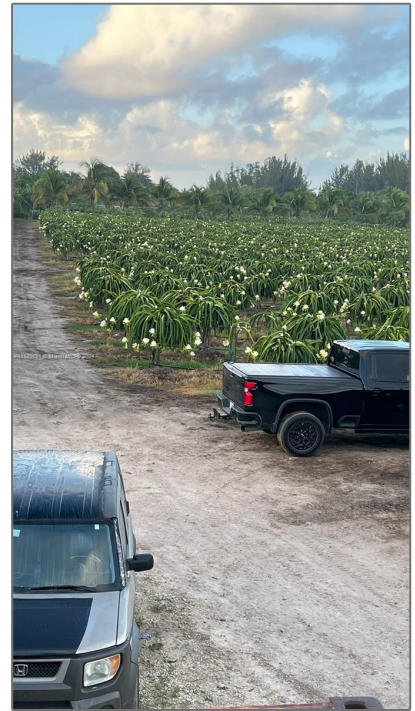

Commercial Land

- 144XX 205 Ave, Miami, Florida 33196

Basic Details

Property Type: **Commercial Land**

Listing Type: **For Sale**

Listing ID: **A11589691**

Price: **\$1,399,000**

Lot Area: **9.50 Acre**

Appliances

✓ Utilities: **Electricity Available, Irrigation Water**

Features

✓ Lot Features: **County Location, 5 To Less Than 10 Acre Lot**

✓ Sewer: **Other**

Water Front: **1**

Address Map

Country: **US**