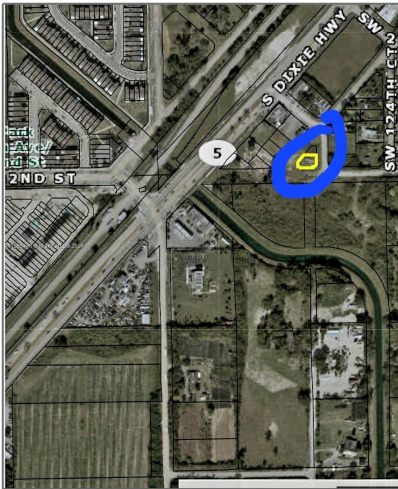

Commercial Land

- Address not available!

Basic Details

Property Type: **Commercial Land**

Property Sub Type: **Residential**

Listing Type: **For Sale**

Listing ID: **A11585440**

Price: **$200,000**

Lot Area: **0.15 Acre**

Features

✓ Lot Features:

Other Location, Urban Area Development, Other Lot Description, Irregular Lot

✓ Sewer:

Public Sanitation, None

Water Front:

1

Appliances

✓ Utilities:

Sewer Connected, Water Connected, Electricity Connected, Electricity Available, Phone Connected, Phone Available, Sewer Available, Water Available, No Utilities, None