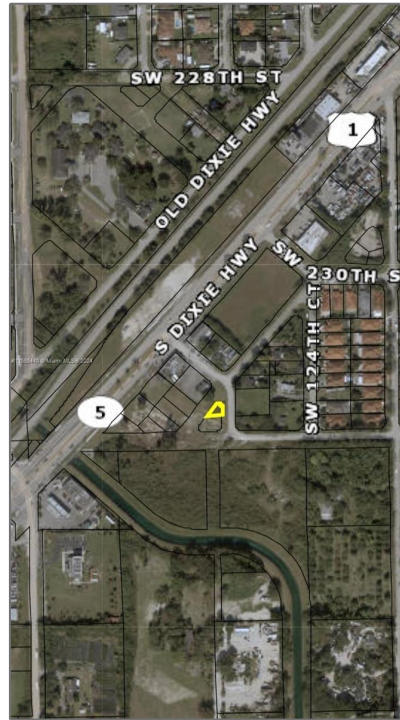

Commercial Land

- Address not available!

Basic Details

Property Type: **Commercial Land**

Property Sub Type: **Residential**

Listing Type: **For Sale**

Listing ID: **A11585440**

Price: **\$200,000**

Lot Area: **0.15 Acre**

Features

✓ Lot Features:

Other Location, Urban Area Development, Other Lot Description, Irregular Lot

✓ Sewer:

Public Sanitation, None

Water Front:

1