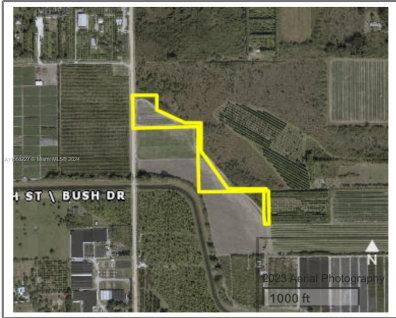

Commercial Land

- SW 147 Ave between 204 & 208 St, Miami,
Florida 33177

Basic Details

Property Type:	Commercial Land
Listing Type:	For Sale
Listing ID:	A11568227
Price:	\$675,000
Lot Area:	5 Acre

Appliances

✓ Utilities:	No Utilities, None
--------------	---------------------------

Features

✓ Lot Features:	Other Location, 5 To Less Than 10 Acre Lot
-----------------	---

Water Front:	1
--------------	----------

Address Map

Country:	US
State:	FL
County:	Miami-Dade County
City:	Miami
Zipcode:	33177
Street:	SW 147 Ave between 204 & 208 St
Floor Number:	0
Longitude:	W81° 36' 2.6"
Latitude:	N25° 35' 42.2"
Parcel Number:	30-69-10-000-0330
Zoning:	9000