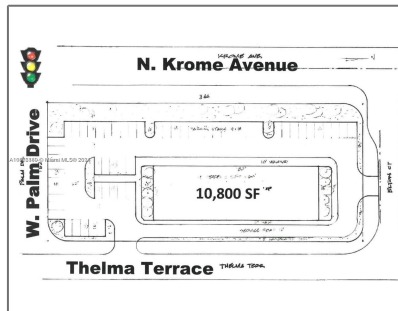

# Commercial Land

- 41 N Krome Ave, Florida City, Florida 33034

## Basic Details

Property Type: **Commercial Land**

Listing Type: **For Sale**

Listing ID: **A11572180**

Price: **\$4,000,000**

Lot Area: **1.24 Acre**

## Features

Lot Features: **Corner Location, Corner Lot, 1-2.5 Acres**

Sewer: **Other**

Water Front: **1**

Floor Number: **0**

Longitude: **W81° 31' 23.4"**

Latitude: **N25° 26' 55"**

Parcel Number: **16-79-19-011-0020**

Zoning: **6000**

---