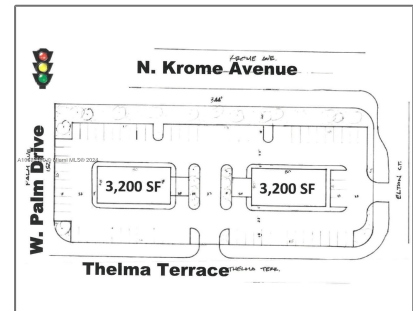

## Basic Details

Property Type: **Commercial Land**

Listing Type: **For Sale**

Listing ID: **A11572180**

Price: **\$4,000,000**

Lot Area: **1.24 Acre**

## Features

Lot Features: **Corner Location, Corner Lot, 1-2.5 Acres**

Sewer: **Other**

Water Front: **1**

## Address Map

Country: **US**

State: **FL**

County: **Miami-Dade County**

City: **Florida City**

Zipcode: **33034**

Street: **41 N Krome Ave**

Street Number: **41**

Floor Number: **0**

Longitude: **W81° 31' 23.4"**

Latitude: **N25° 26' 55"**

Parcel Number: **16-79-19-011-0020**

Zoning: **6000**

---