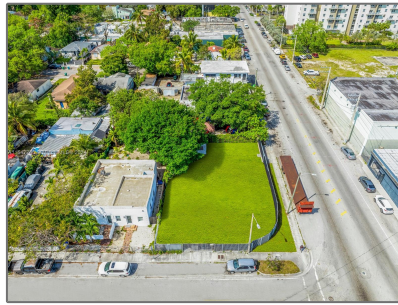

Commercial Land

- 7032 NW 2nd Ct, Miami, Florida 33150

Basic Details

Property Type:	Commercial Land
Property Sub Type:	Commercial
Listing Type:	For Sale
Listing ID:	A11547745
Price:	\$1,365,000
Lot Area:	0.17 Acre

Address Map

Country:	US
State:	FL
County:	Miami-Dade County
City:	Miami
Zipcode:	33150
Street:	7032 NW 2nd Ct
Street Number:	7032
Building Name:	GROVELAND PK
Floor Number:	0
Longitude:	W81° 47' 53.6"
Latitude:	N25° 50' 22.9"
Parcel Number:	01-31-13-023-0230