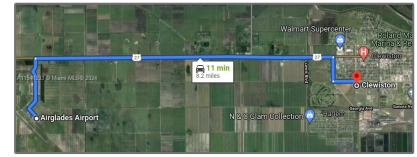

# Commercial Land

- 525 Commerce Ct, Clewiston, Florida 33440

## Features

✓ Lot Features:	<b>City Location, 5 To Less Than 10 Acre Lot</b>
✓ Sewer:	<b>Other</b>
Water Front:	<b>1</b>
✓ Water Front Description:	<b>Lake</b>

## Address Map

Country:	<b>US</b>
State:	<b>FL</b>
County:	<b>Hendry County</b>
City:	<b>Clewiston</b>
Zipcode:	<b>33440</b>
Street:	<b>525 Commerce Ct</b>
Street Number:	<b>525</b>
Building Name:	<b>Clewiston Commerce Park</b>
Floor Number:	<b>0</b>
Longitude:	<b>W81° 3' 23.8"</b>
Latitude:	<b>N26° 44' 45.2"</b>
Parcel Number:	<b>33443025700000-0</b>