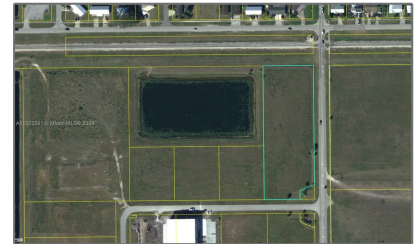

Commercial Land

- 501 Commerce Ct, Clewiston, Florida 33440

Basic Details

Property Type: **Commercial Land**

Property Sub Type: **Industrial**

Listing Type: **For Sale**

Listing ID: **A11525591**

Price: **\$690,000**

Lot Area: **2.76 Acre**

Appliances

✓ Utilities: **Water Connected, Electricity Connected, Electricity Available, Water Available**

Features

✓ Lot Features: **City Location, 2.5-5 Acres**

✓ Sewer: **Other**

Water Front: **1**

✓ Water Front Description: **Lake**

Address Map

Country: **US**

State: **FL**

County: **Hendry County**

City: **Clewiston**

Zipcode: **33440**

Street: **501 Commerce Ct**

Street Number: **501**

Building Name: **Clewiston Commerce Park**

Floor Number: **0**

Longitude: **W81° 3' 33.8"**

Latitude: **N26° 44' 45.4"**

Parcel Number: **3344302570000000**
1.1