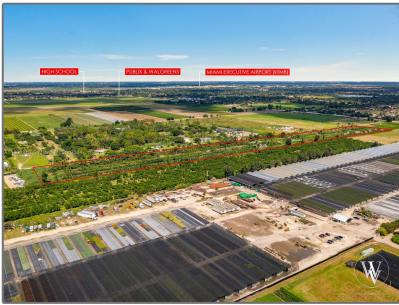

## Basic Details

Property Type: **Commercial Land**

Listing Type: **For Sale**

Listing ID: **A11498818**

Price: **\$7,500,000**

Lot Area: **20,000 Acre**

## Features

✓ Lot Features: **City Location, 10 Or More Acres, Inside Lot**

✓ Sewer: **Public Sanitation, None**

Water Front: **1**