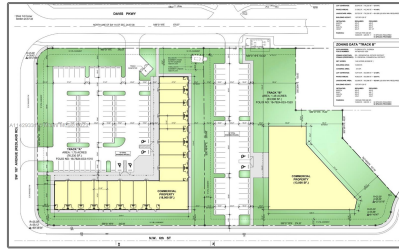

Commercial Land

- REDLAND ROAD & DAVIS PKWY, Florida City,
Florida 33034

Basic Details

Property Type: **Commercial Land**

Property Sub Type: **Commercial**

Listing Type: **For Sale**

Listing ID: **A11429331**

Price: **\$533,610**

Lot Area: **1.75 Acre**

Appliances

✓ Utilities: **Other Utilities Available, None**

Features

✓ Lot Features: **City Location, Corner Location, 1-2.5 Acres**

✓ Sewer: **Other**

Water Front: **1**

Address Map

Country: **US**

State: **FL**

County: **Miami-Dade County**

City: **Florida City**

Zipcode: **33034**

Street: **REDLAND ROAD & DAVIS PKWY**

Building Name: **FLORIDA CITY PUD**