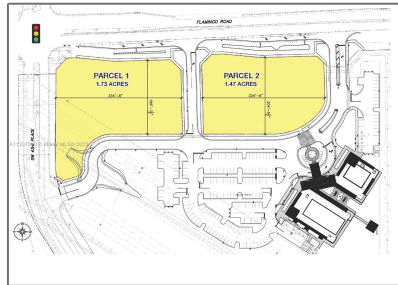

Commercial Land

- Address not available!

Basic Details

Property Type:	Commercial Land
Property Sub Type:	Commercial
Listing Type:	For Sale
Listing ID:	A11337080
Price:	\$295,000
Lot Area:	1.73 Acre

Features

<input checked="" type="checkbox"/> Lot Features:	Corner Location, Corner Lot, Out Parcel, Dirt, 1-2.5 Acres, Other Soil Type, Curb
<input checked="" type="checkbox"/> Sewer:	Other
Water Front:	1

Appliances