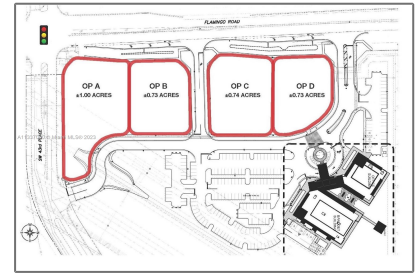

Commercial Land

- Address not available!

Basic Details

Property Type:	Commercial Land
Property Sub Type:	Commercial
Listing Type:	For Sale
Listing ID:	A11337080
Price:	\$295,000
Lot Area:	1.73 Acre

Features

<input checked="" type="checkbox"/> Lot Features:	Corner Location, Corner Lot, Out Parcel, Dirt, 1-2.5 Acres, Other Soil Type, Curb
<input checked="" type="checkbox"/> Sewer:	Other
Water Front:	1

Appliances